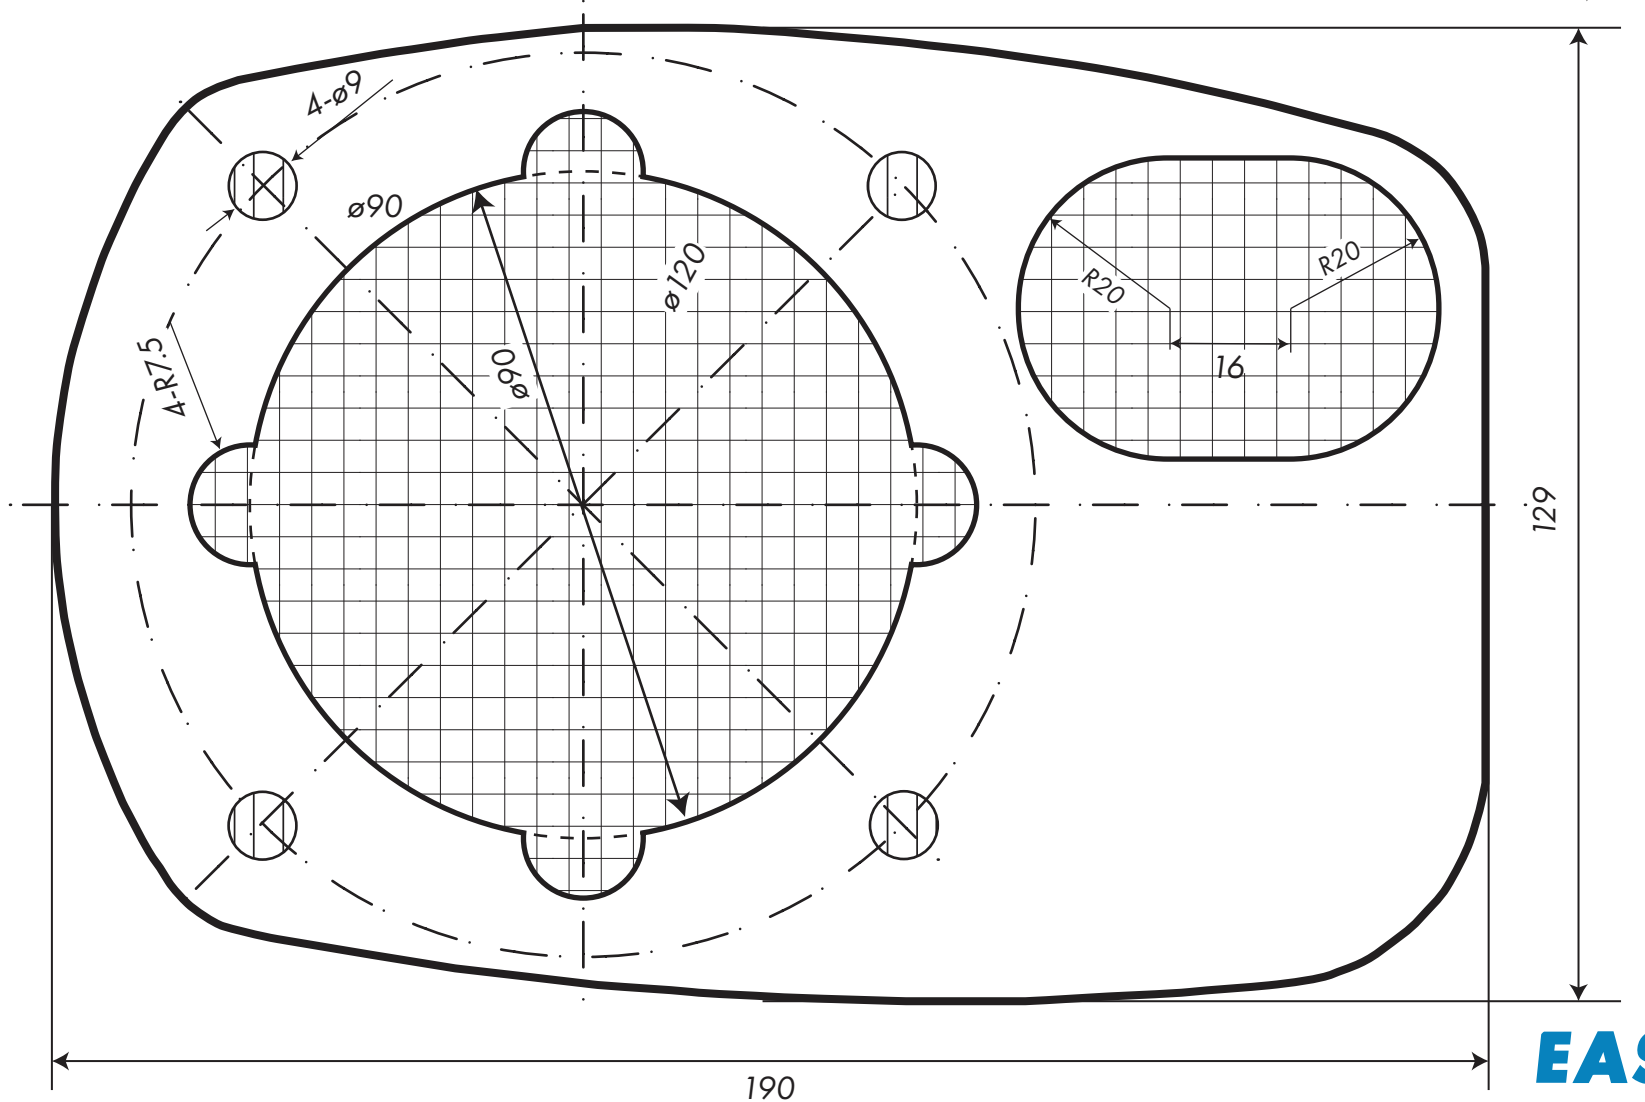

Chain in/Rope out

Scale 1:1

EASYWEIGH
BY **MUIR**
V900